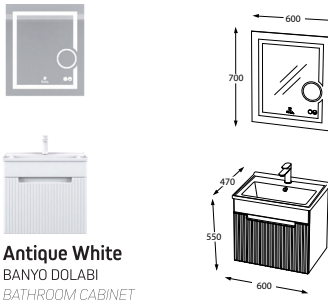

Antique White
BANYO DOLABI
BATHROOM CABINET
KOD/CODE CA1.060.103.102

BOY