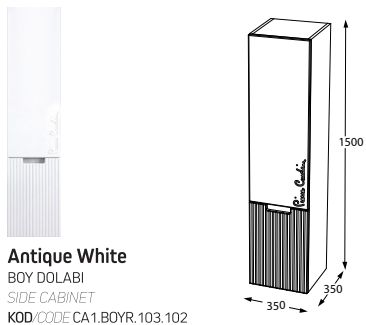

Antique White
BOY DOLABI
SIDE CABINET
KOD/CODE CA1.BOYR.103.102

PALET

Renk / Color

Antique White