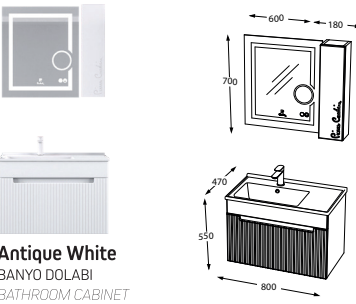

GENİŞ DEPOLAMA
LARGE STORAGE

pierre cardin
PARIS

100

Antique White
BANYO DOLABI
BATHROOM CABINET
KOD/CODE CA1.100.103.102

80

Antique White
BANYO DOLABI
BATHROOM CABINET
KOD/CODE CA1.080.103.102

80R

Antique White
BANYO DOLABI
BATHROOM CABINET
KOD/CODE CA1.80R.103.102