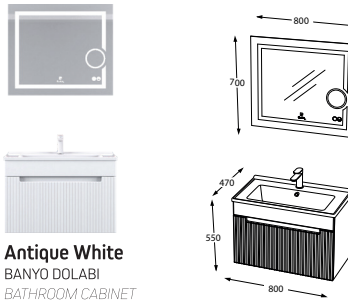

GENİŞ DEPOLAMA
LARGE STORAGE

pierre cardin
PARIS

100

Antique White
BANYO DOLABI
BATHROOM CABINET
KOD/CODE CA1.100.103.102

80

Antique White
BANYO DOLABI
BATHROOM CABINET
KOD/CODE CA1.080.103.102

80R

Antique White
BANYO DOLABI
BATHROOM CABINET
KOD/CODE CA1.80R.103.102